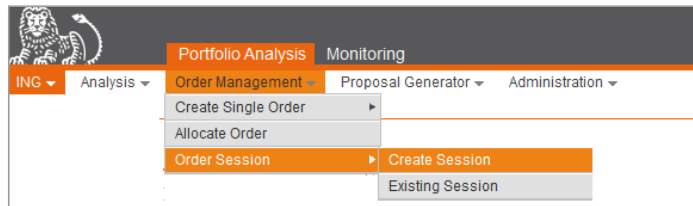

Order Management – Order session – Existing Session(s)

In the Order management tab you will find the **"Existing Session"**. Select this option to search and load existing sessions.

Accessing the Order Session function

- 1 Select the **Portfolio Analysis** tab.
- 2 From the menu bar, go to **Order Management – Order Session – Existing Session(s)**.

Order Management – Order session – Existing Session(s)

In the tab **Working** you will find your saved draft sessions. From this tab you can resume your work on a saved session by clicking on **Modify icon**.

The **Checked** tab allows you to visualize sessions that have been checked but not yet finalized and transmitted.

The tab **Released for Trading** provides you with a view of sessions that have been finalized and transmitted.